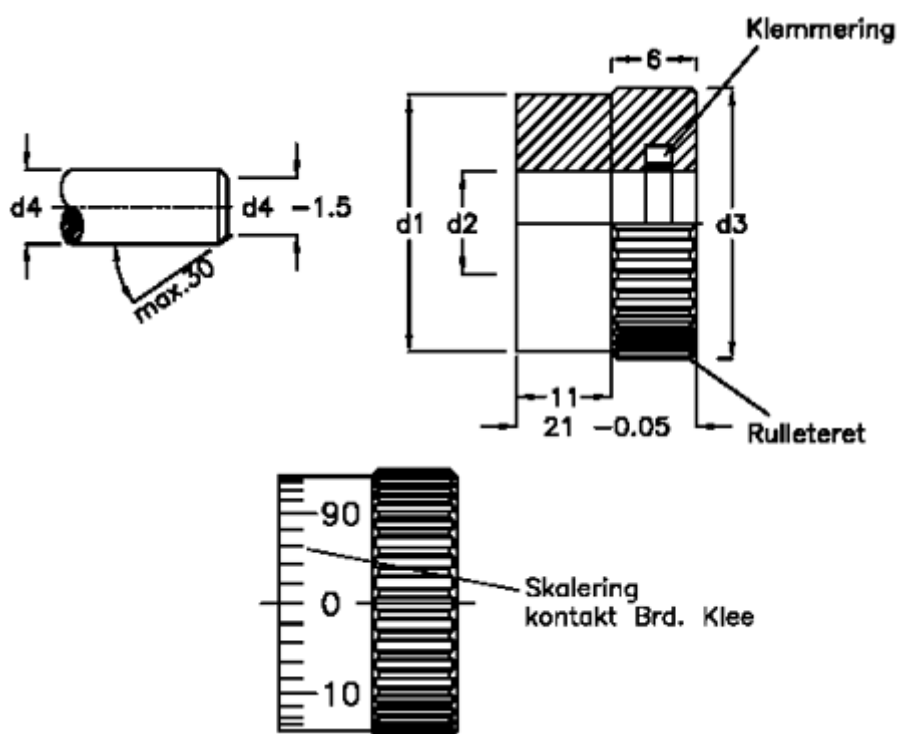

Data Sheet

Article number: 2016430B12MCRS
Description: E+G Skale ring
GN 164-30-B12-MCRS

Measures

d1 = 30
d2 = 12
d3 = 31,7
d4 = 12/14